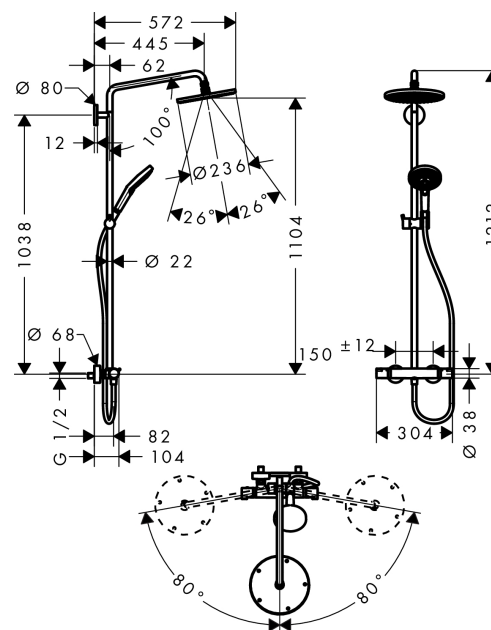

Raindance Select

Raindance Select S 240 1jet Showerpipe

Surfaces: **chrome** Article Number: **27115000**

Description

product features

- overhead shower Raindance S 240 Air
- shower head size: 240 mm
- overhead shower angle adjustable
- spray type: RainAir (rain spray enriched with air)
- flow rate RainAir spray (at 0.3 MPa): 17 l/min
- operating pressure: min. 0.15 MPa/max. 1.0 MPa
- fully chrome-plated spray disc
- shower arm length: 460 mm
- swivel shower arm
- thermostat Ecostat Comfort
- safety lock at 40° C
- adjustable hot water limitation
- outlets controlled via turning handle
- installation type: exposed installation
- height-adjustable hand shower holder

consists of

- Isiflex shower hose 1.60 m (#28276XXX)
- Raindance Select S 120 3jet hand shower (#26530XXX)

Technology

Product image

Scale drawing

Raindance Select

Raindance Select S 240 1jet Showerpipe

Surfaces: **chrome** Article Number: **27115000**

Flowchart

Raindance Select
Raindance Select S 240 1jet Showerpipe
 Surfaces: **chrome** Article Number: **27115000**

Installation examples