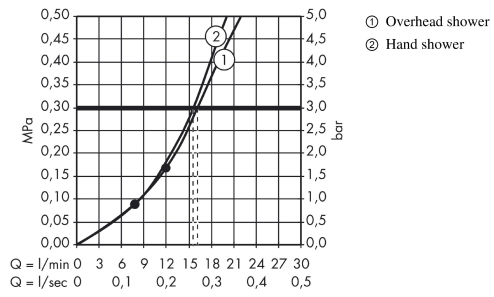

Raindance Select

Raindance Select S 240 1jet Showerpipe

Surfaces: **chrome** Article Number: **27115000**

Flowchart